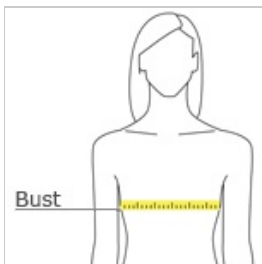

## Juniors Gravel 50/50 Girly Crew Tee DT2400

Our Gravel fabric, along with shoulder and back seam details, make this tee a favorite.

- 3.8-ounce, 50/50 ring spun combed cotton/poly
- 30 singles

*Gravel fabric infuses each garment with unique character. Please allow for slight color variations.*

### HOW TO MEASURE

#### BUST

With arms down at sides, measure around the upper body, under arms and around the fullest part of the bust.